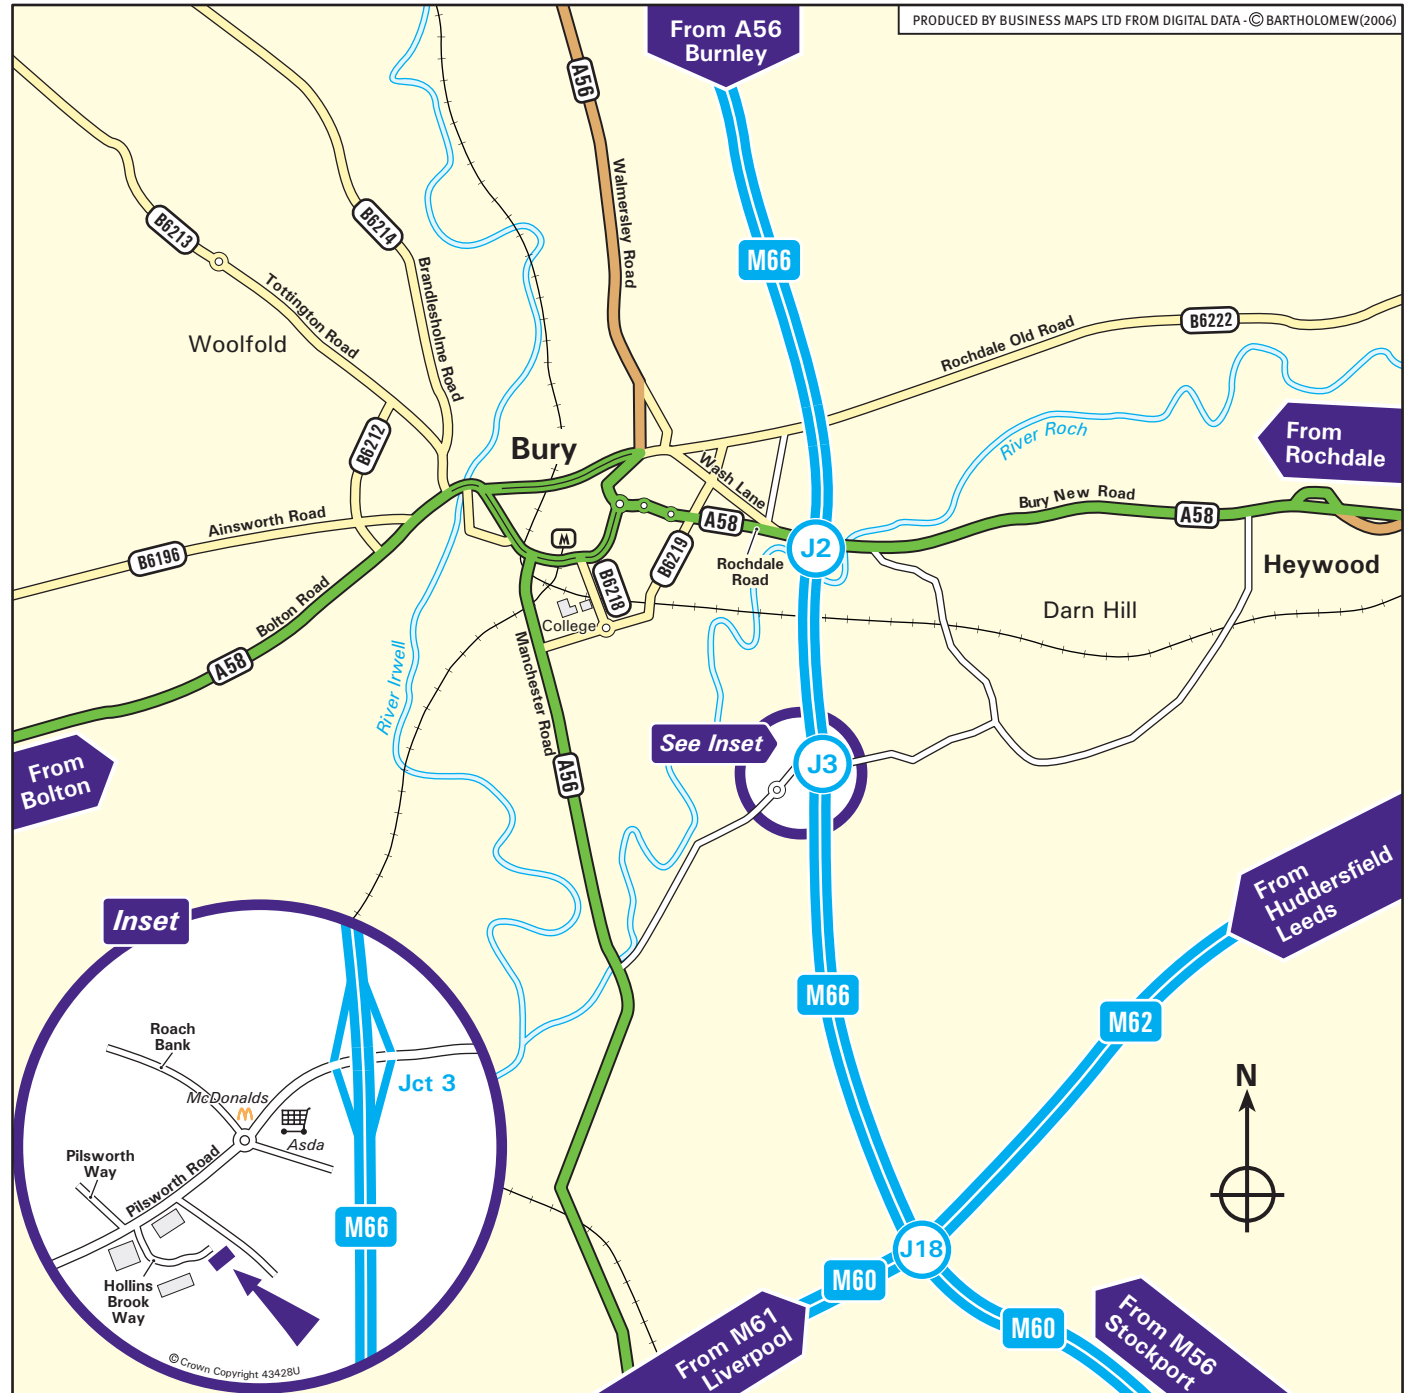

From M66 Southbound 🚗

- Leave the M66 at junction 3 (signed Radcliffe & Whitefield).
- At the roundabout at the end of the slip road turn right onto Pilsworth Road.
- Continue ahead at the mini roundabout.
- Continue for 1/4 mile and turn left onto Hollins Brook Way.
- Follow the road around to the left.
- We are situated on the right hand side.

From M66 Northbound 🚗

- Leave the M66 at junction 3 (signed Radcliffe & Whitefield).
- At the roundabout at the end of the slip road turn left onto Pilsworth Road.
- Continue ahead at the mini roundabout.
- Continue for 1/4 mile and turn left onto Hollins Brook Way.
- Follow the road around to the left.
- We are situated on the right hand side.

From M60 / M62 🚗

- Leave the M60 at junction 18 (signed Bury, Burnley & M66).
- Join the M66 heading north towards Bury and Burnley.
- Follow directions above from "M66".

By Metrolink 🚊

- Bury Interchange is served by trams from Manchester Piccadilly and Manchester Victoria stations.
- We are a short taxi ride from the station.