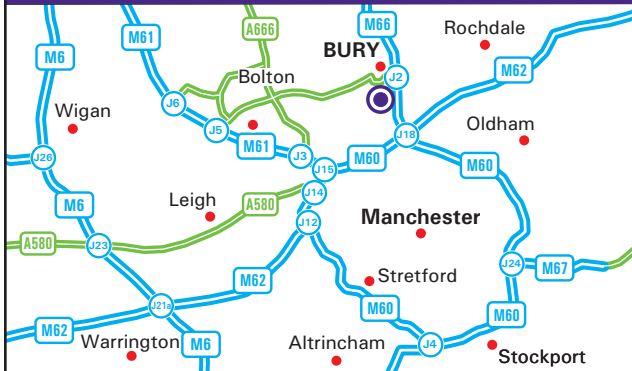

a NorthgateAriso company

Bury - Moorepay
 Warwick House, Hollins Brook Way,
 Pilsworth, Bury,
 Lancashire, BL9 8RR
 www.moorepay.co.uk
 Email: payroll.services@moorepay.co.uk
 Tel: 0845 270 1150 - Fax: 0845 078 8885

From M66 Southbound 🚗

- Leave the M66 at junction 3 (signed Radcliffe & Whitefield).
- At the roundabout at the end of the slip road turn right onto Pilsworth Road.
- Continue ahead at the mini roundabout.
- Continue for 1/4 mile and turn left onto Hollins Brook Way.
- Follow the road around to the left.
- We are situated on the right hand side.

From M66 Northbound 🚗

- Leave the M66 at junction 3 (signed Radcliffe & Whitefield).
- At the roundabout at the end of the slip road turn left onto Pilsworth Road.
- Continue ahead at the mini roundabout.
- Continue for 1/4 mile and turn left onto Hollins Brook Way.
- Follow the road around to the left.
- We are situated on the right hand side.

From M60 / M62 🚗

- Leave the M60 at junction 18 (signed Bury, Burnley & M66).
- Join the M66 heading north towards Bury and Burnley.
- Follow directions above from "M66".

By Metrolink 🚊

- Bury Interchange is served by trams from Manchester Piccadilly and Manchester Victoria stations.
- We are a short taxi ride from the station.